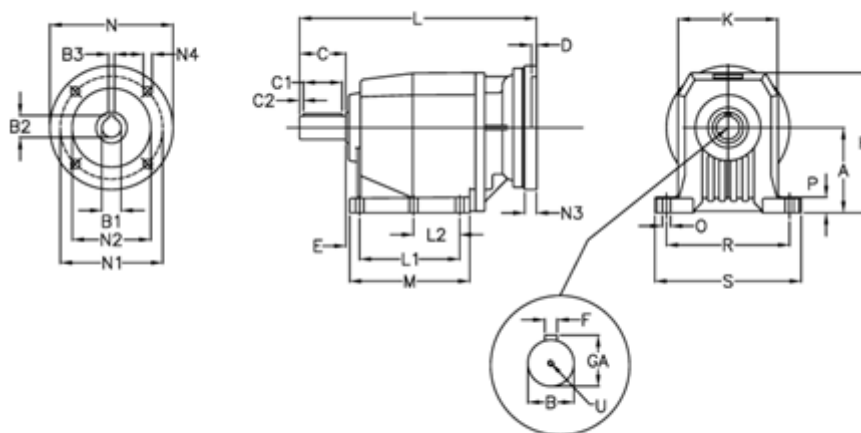

Article number: 40600727221220
 Description: Helical gearbox
 C704P-272,2-P63B5

Measures

A = 210	D = 4.0	L2 = 0.0	P = 30
B = 60	E = 25	M = 222.0	R = 300
B1 = 11	F = 18	N = 140	S = 350
B2 = 12.8	GA = 64.0	N1 = 115	U = M20x42
B3 = 4	H = 349	N2 = 95	
C = 120	K = 262	N3 = 0	
C1 = 90	L = 504.5	N4 = M8x19	
C2 = 15	L1 = 165.0	O = 22	